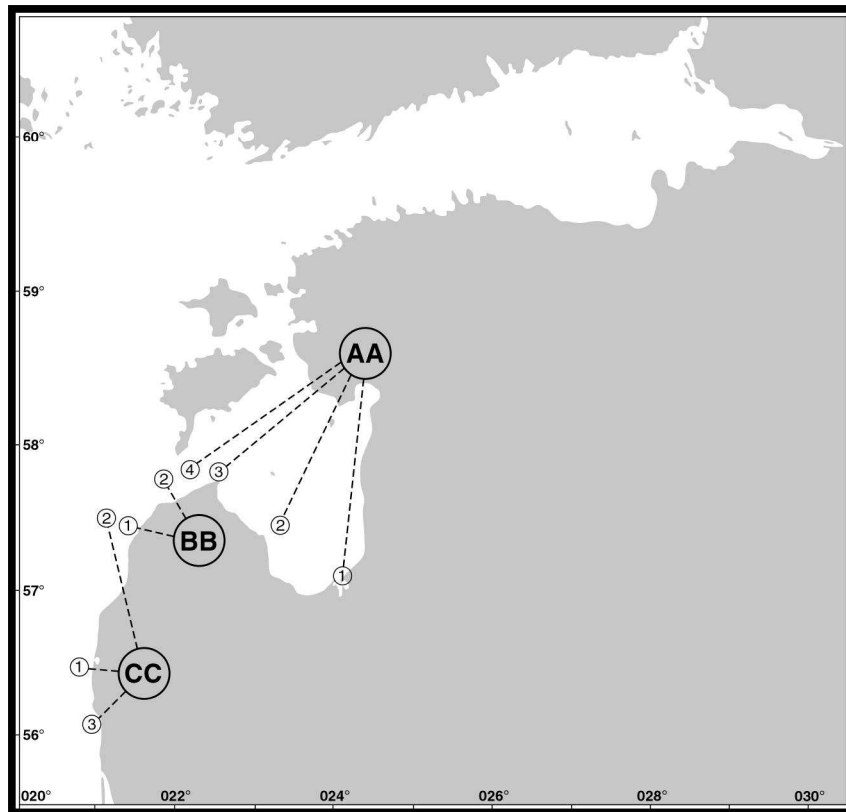

LATVIA

Ice report areas

AA

- 1 Port of Riga
- 2 Shipping route from the port of Riga to the Cape of Mersrags
- 3 Shipping route from the Cape of Mersrags to the Irben Strait
- 4 Shipping route in the Irben Strait

BB

- 1 Port of Ventspils
- 2 Shipping route from the Irben Strait to the port of Ventspils

CC

- 1 Port of Liepāja
- 2 Shipping route from the port of Ventspils to the port of Liepāja
- 3 Shipping route from the port of Liepāja to the sea border of Lithuania